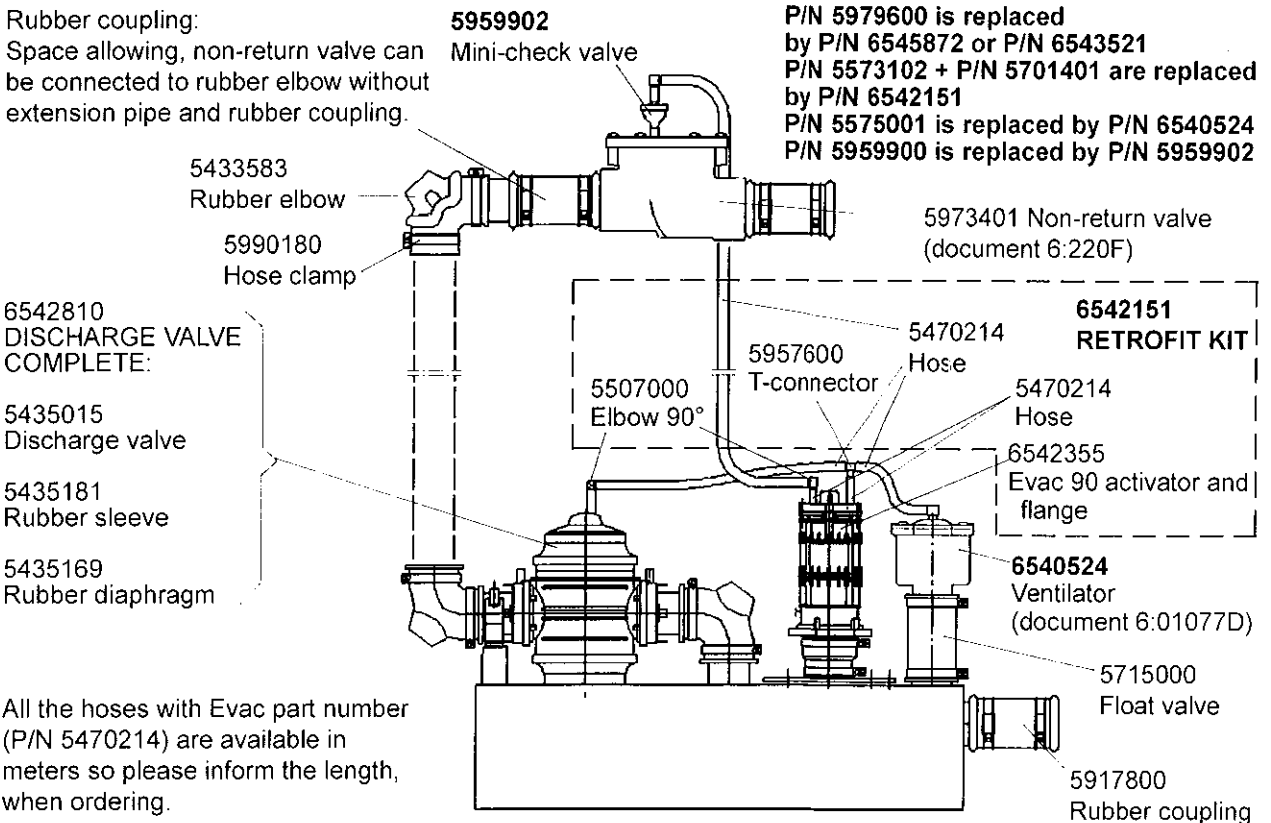

VACUUM INTERFACE VALVES

- 5980914 VACUUM INTERFACE UNIT 5L, DOWNWARDS WITH RETROFIT KIT (6542151)
- 5981000 VACUUM INTERFACE UNIT 5L, UPWARDS WITH RETROFIT KIT (6542151)
- 5979500 VACUUM INTERFACE UNIT 10L, DOWNWARDS WITH RETROFIT KIT (6542151)
- 5979600 VACUUM INTERFACE UNIT 10L, UPWARDS WITH RETROFIT KIT (6542151)

P/N 5980914 and P/N 5979500 with Retrofit kit P/N 6542151

P/N 5981000 and P/N 5979600 with Retrofit kit P/N 6542151

VACUUM INTERFACE VALVES

5981000 VACUUM INTERFACE UNIT, 5 LITRE, LIFT (not sold as a single item)

VACUUM INTERFACE VALVES

Product no. Product	Sales program	Spare parts, document no.	Replacing product, document no.
<p>5980914 VACUUM INTERFACE UNIT 5L, CONNECTION DOWNWARDS / HORIZONTAL</p>  <p>5573102 + 5701401 BLUE ACTIVATOR</p>	Old product - only spare parts	6:206D	6545873 / 002365-2 or 6543469 (2L, plastic tank) / 002225-2 ! NOTE: Installation measures are different as in P/N 5980914.
<p>5981000 VACUUM INTERFACE UNIT 5L, LIFT</p>  <p>5573102 + 5701401 BLUE ACTIVATOR</p>	Old product - only spare parts	-	6542151 / 9:00061E 6545872 / 002366-2 or 6543521 (2L, plastic tank) / 002224-4 ! NOTE: Installation measures are different as in P/N 5981000.
<p>6545873 VACUUM INTERFACE UNIT 5L, CONNECTION DOWNWARDS</p> 	Active product	002365-2	-
<p>6545872 VACUUM INTERFACE UNIT 5L, CONNECTION UPWARDS</p> 	Active product	002366-2	-