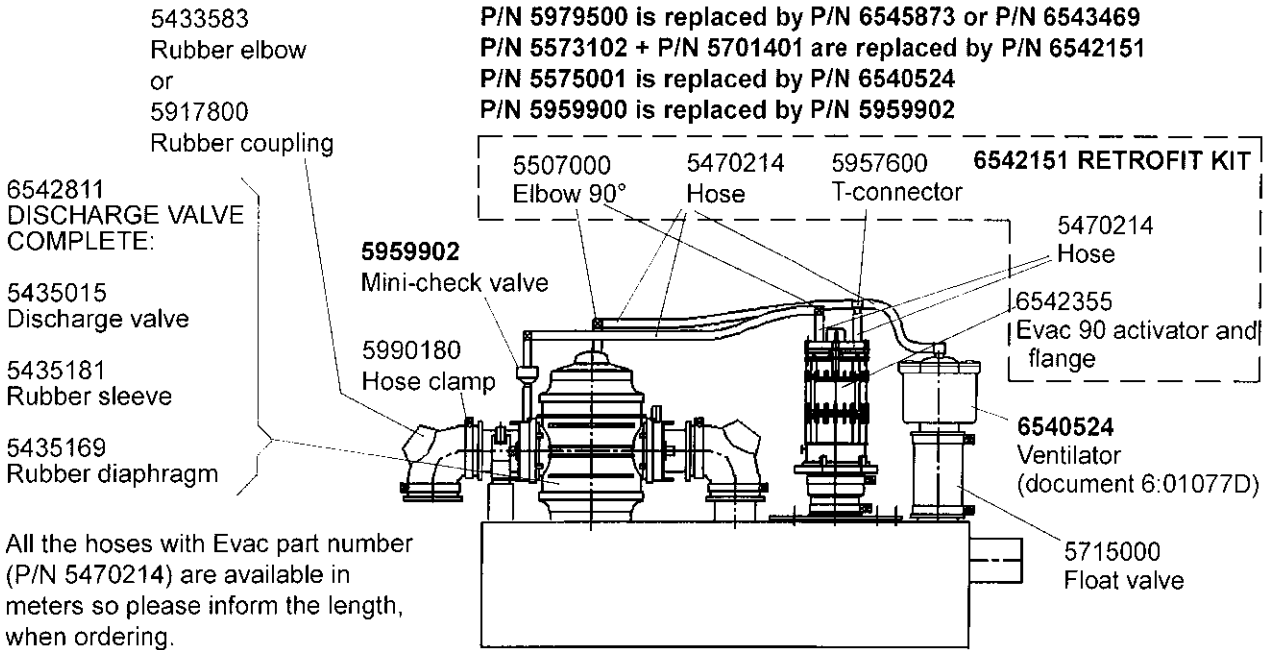

VACUUM INTERFACE VALVES

- 5980914 VACUUM INTERFACE UNIT 5L, DOWNWARDS WITH RETROFIT KIT (6542151)
- 5981000 VACUUM INTERFACE UNIT 5L, UPWARDS WITH RETROFIT KIT (6542151)
- 5979500 VACUUM INTERFACE UNIT 10L, DOWNWARDS WITH RETROFIT KIT (6542151)
- 5979600 VACUUM INTERFACE UNIT 10L, UPWARDS WITH RETROFIT KIT (6542151)

P/N 5980914 and P/N 5979500 with Retrofit kit P/N 6542151

P/N 5981000 and P/N 5979600 with Retrofit kit P/N 6542151

VACUUM INTERFACE VALVES

5981000 VACUUM INTERFACE UNIT, 5 LITRE, LIFT (not sold as a single item)

VACUUM INTERFACE VALVES

Product no. Product	Sales program	Spare parts, document no.	Replacing product, document no.
<p>5980914 VACUUM INTERFACE UNIT 5L, CONNECTION DOWNWARDS / HORIZONTAL</p>  <p>5573102 + 5701401 BLUE ACTIVATOR</p>	Old product - only spare parts	6:206D	6545873 / 002365-2 or 6543469 (2L, plastic tank) / 002225-2 ! NOTE: Installation measures are different as in P/N 5980914.
<p>5981000 VACUUM INTERFACE UNIT 5L, LIFT</p>  <p>5573102 + 5701401 BLUE ACTIVATOR</p>	Old product - only spare parts	-	6542151 / 9:00061E 6545872 / 002366-2 or 6543521 (2L, plastic tank) / 002224-4 ! NOTE: Installation measures are different as in P/N 5981000.
<p>6545873 VACUUM INTERFACE UNIT 5L, CONNECTION DOWNWARDS</p> 	Active product	002365-2	-
<p>6545872 VACUUM INTERFACE UNIT 5L, CONNECTION UPWARDS</p> 	Active product	002366-2	-