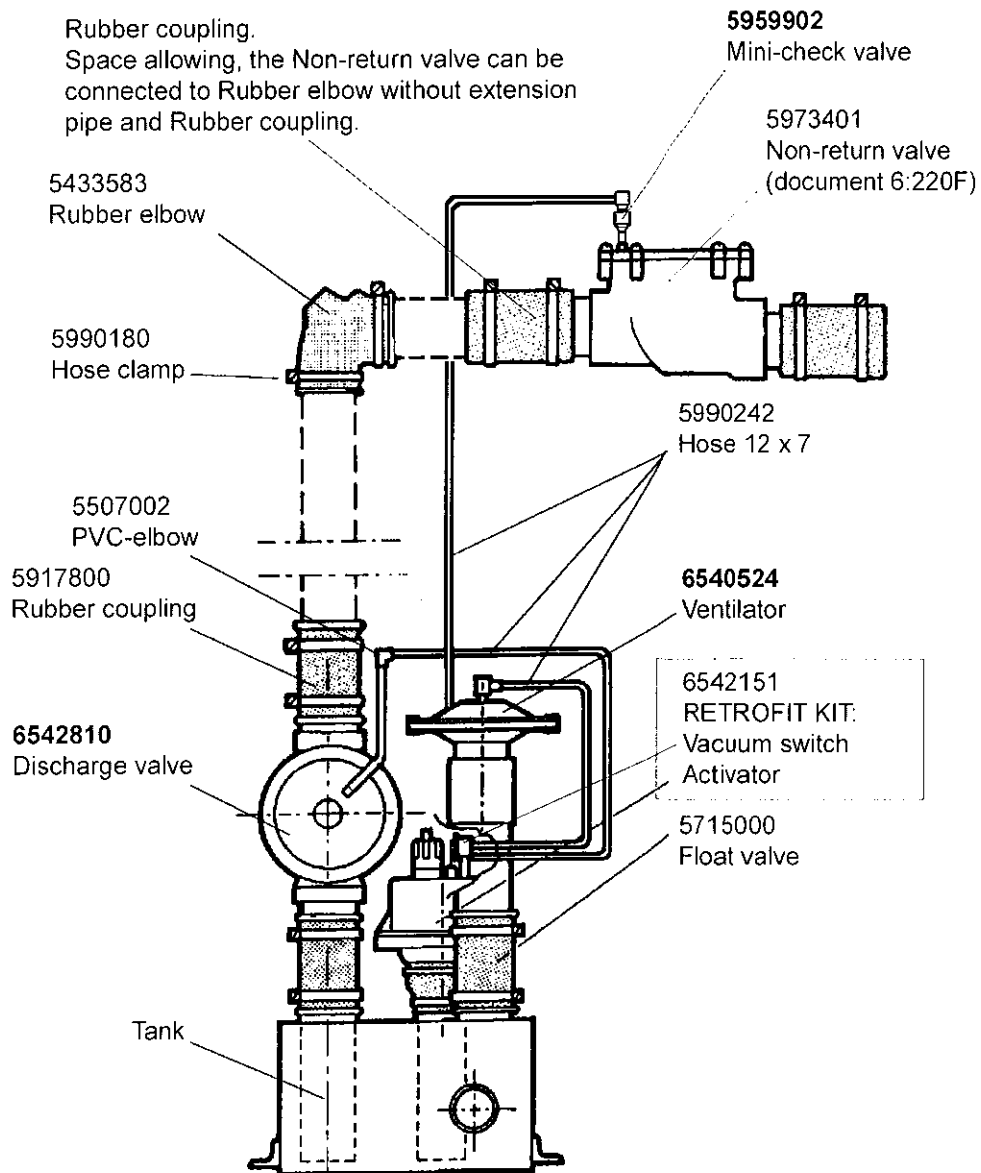

VACUUM INTERFACE VALVES

- 5980914 VACUUM INTERFACE UNIT 5L, DOWNWARDS WITH RETROFIT KIT (6542151)
- 5981000 VACUUM INTERFACE UNIT 5L, UPWARDS WITH RETROFIT KIT (6542151)
- 5979500 VACUUM INTERFACE UNIT 10L, DOWNWARDS WITH RETROFIT KIT (6542151)
- 5979600 VACUUM INTERFACE UNIT 10L, UPWARDS WITH RETROFIT KIT (6542151)

P/N 5980914 and P/N 5979500 with Retrofit kit P/N 6542151

P/N 5981000 and P/N 5979600 with Retrofit kit P/N 6542151

VACUUM INTERFACE VALVES

5981000 VACUUM INTERFACE UNIT, 5 LITRE, LIFT (not sold as a single item)

VACUUM INTERFACE VALVES

Product no. Product	Sales program	Spare parts, document no.	Replacing product, document no.
<p>5980914 VACUUM INTERFACE UNIT 5L, CONNECTION DOWNWARDS / HORIZONTAL</p>  <p>5573102 + 5701401 BLUE ACTIVATOR</p>	Old product - only spare parts	6:206D	6545873 / 002365-2 or 6543469 (2L, plastic tank) / 002225-2 ! NOTE: Installation measures are different as in P/N 5980914.
<p>5981000 VACUUM INTERFACE UNIT 5L, LIFT</p>  <p>5573102 + 5701401 BLUE ACTIVATOR</p>	Old product - only spare parts	-	6542151 / 9:00061E 6545872 / 002366-2 or 6543521 (2L, plastic tank) / 002224-4 ! NOTE: Installation measures are different as in P/N 5981000.
<p>6545873 VACUUM INTERFACE UNIT 5L, CONNECTION DOWNWARDS</p> 	Active product	002365-2	-
<p>6545872 VACUUM INTERFACE UNIT 5L, CONNECTION UPWARDS</p> 	Active product	002366-2	-