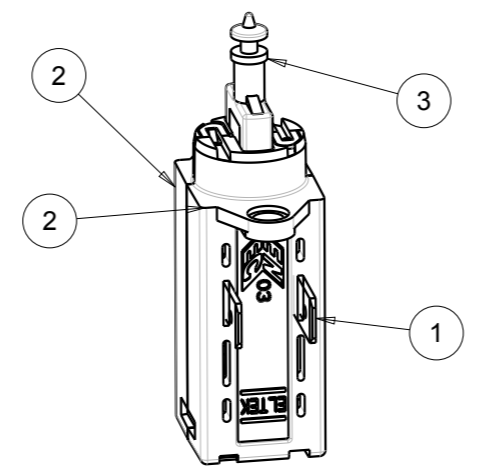

DETAIL A  
SCALE 5:1

MARKING

Electrical and mechanical features		
Pos.	Features	Value
1	Breakdown voltage (< 0.1 s)	400V
2	Absorbed current (peak 110/240V)	0.5A/1.50A
3	Absorbed current (steady state 110/240V)	0.05A/0.03A
4	Do not energize for more than	12 hours
5	Do not stop plunger travel greater than	18.5 mm
6	Max applicable load during phase OFF	2 N

N°	Description	Materiale	QTY	Colour
1	Faston	Bronze	2	Bronze
2	Half housing	PA 6.6+Glass fiber	2	Brown
3	Plunger	PA 6.6+Glass fiber	1	Brown

Note:  
 For technical data refer to the Technical Specification code 82.0332.00  
 The thermoactuator has a grade of protection : IP00 (not protected, ref. IEC 60529).  
 For more details refer to technical specification code 82.0332.00

All above p.n. are approved: File E113133  
 N°500 thermoactuator in each box (390X290X180)

01		Added dimensions: 9.3+0.5-0.15 and 6.3±0.1		26/03/19	SEGALINI	Drawn: SEGALINI Date: 12/03/19
Rev		Modification Description		Date	By	Checked: GAJ Date: 26/03/19
Drawing Size	First angle projection	Material		Scale: 1:1		
A3		Colour		Volume: 8153 [mm <sup>3</sup> ]		
		Description		Weight [g]: 19.5		
ELTEK S.p.A. - Casale Monf. ITALY		Thermoactuator 6 mm, pull type 110/240V		Replace 10.0332.BB.09 Code 10.0332.07.01		