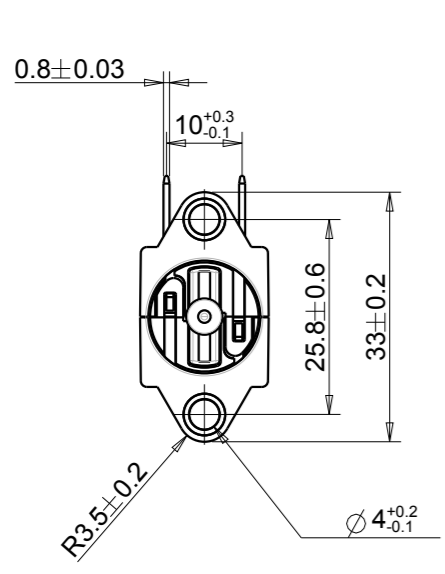

Il fornitore e' tenuto a richiedere le prescrizioni riguardanti la simbologia sulle dimensioni...  
 The supplier is obliged to request the prescription regarding symbols on the dimensions...  
 n. 83.0117.00. The symbol  $\diamond$  refers to modified area/dimensions.

DETAIL A  
SCALE 5:1

MARKING

Electrical and mechanical features		
Pos.	Features	Value
1	Breakdown voltage (< 0.1 s)	400V
2	Absorbed current (peak 110/240V)	0.5A/1.50A
3	Absorbed current (steady state 110/240V)	0.05A/0.03A
4	Do not energize for more than	12 hours
5	Do not stop plunger travel greater than	18.5 mm
6	Max applicable load during phase OFF	2 N

N°	Description	Materiale	QTY	Colour
1	Faston	Bronze	2	Bronze
2	Half housing	PA 6.6+Glass fiber	2	Brown
3	Plunger	PA 6.6+Glass fiber	1	Brown

Note:  
 For technical data refer to the Technical Specification code 82.0332.00  
 The thermoactuator has a grade of protection : IP00 (not protected, ref. IEC 60529).  
 For more details refer to technical specification code 82.0332.00

All above p.n. are approved: File E113133  
 N°500 thermoactuator in each box (390X290X180)

01		Added dimensions: 9.3+0.5-0.15 and 6.3±0.1		26/03/19	SEGALINI	Drawn: SEGALINI Date: 12/03/19
Rev		Modification Description		Date	By	Checked: GAJ Date: 26/03/19
Drawing Size	First angle projection	Material		Scale: 1:1		
A3		Colour		Volume: 8153 [mm <sup>3</sup> ]		
		Description		Weight [g]: 19.5		
ELTEK S.p.A. - Casale Monf. ITALY		Thermoactuator 6 mm, pull type 110/240V		Replace 10.0332.BB.09 Code 10.0332.07.01		