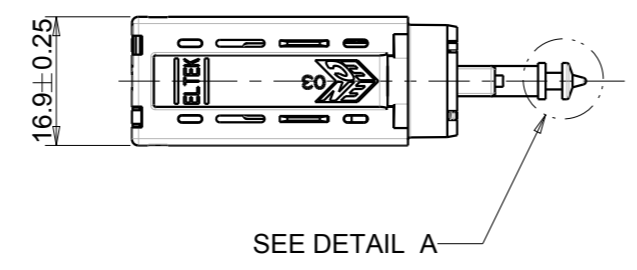

Il fornitore e' tenuto a richiedere le prescrizioni riguardanti la simbologia sulle dimensioni...
The supplier is obliged to request the prescription regarding symbols on the dimensions...
n. 83.0117.00. The symbol $\diamond$ refers to modified area/dimensions.

Questo documento e le informazioni in esso contenute sono di proprieta' ELTEK SpA e devono considerarsi di natura riservata...
This document and the information in it contained are property of ELTEK SpA and, as such, they are to be considered reserved. Therefore, any reproduction in any form or by any means, without prior written permission of ELTEK SpA, is forbidden.

MARKING

Electrical and mechanical features		
Pos.	Features	Value
1	Breakdown voltage (< 0.1 s)	400V
2	Absorbed current (peak 110/240V)	0.5A/1.50A
3	Absorbed current (steady state 110/240V)	0.05A/0.03A
4	Do not energize for more than	12 hours
5	Do not stop plunger travel greater than	18.5 mm
6	Max applicable load during phase OFF	2 N

N°	Description	Materiale	QTY	Colour
1	Faston	Bronze	2	Bronze
2	Half housing	PA 6.6+Glass fiber	2	Brown
3	Plunger	PA 6.6+Glass fiber	1	Brown

Note:
For technical data refer to the Technical Specification code 82.0332.00
The thermoactuator has a grade of protection : IP00 (not protected, ref. IEC 60529).
For more details refer to technical specification code 82.0332.00

All above p.n. are approved: File E113133
N°500 thermoactuator in each box (390X290X180)