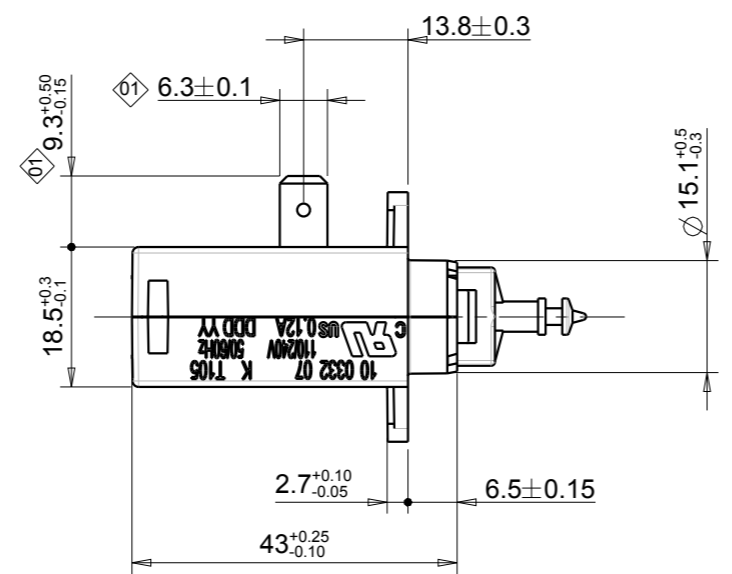

Il fornitore e' tenuto a richiedere le prescrizioni riguardanti la simbologia sulle dimensioni...  
 The supplier is obliged to request the prescription regarding symbols on the dimensions...  
 n. 83.0117.00. The symbol  $\diamond$  refers to modified area/dimensions.

DETAIL A  
SCALE 5:1

MARKING

Electrical and mechanical features		
Pos.	Features	Value
1	Breakdown voltage (< 0.1 s)	400V
2	Absorbed current (peak 110/240V)	0.5A/1.50A
3	Absorbed current (steady state 110/240V)	0.05A/0.03A
4	Do not energize for more than	12 hours
5	Do not stop plunger travel greater than	18.5 mm
6	Max applicable load during phase OFF	2 N

N°	Description	Materiale	QTY	Colour
1	Faston	Bronze	2	Bronze
2	Half housing	PA 6.6+Glass fiber	2	Brown
3	Plunger	PA 6.6+Glass fiber	1	Brown

Note:  
 For technical data refer to the Technical Specification code 82.0332.00  
 The thermoactuator has a grade of protection : IP00 (not protected, ref. IEC 60529).  
 For more details refer to technical specification code 82.0332.00

All above p.n. are approved: File E113133  
 N°500 thermoactuator in each box (390X290X180)

01		Added dimensions: 9.3+0.5-0.15 and 6.3±0.1		26/03/19	SEGALINI	Drawn: SEGALINI Date: 12/03/19
Rev		Modification Description		Date	By	Checked: GAJ Date: 26/03/19
Drawing Size	First angle projection	Material		Scale: 1:1		
A3		Colour		Volume: 8153 [mm <sup>3</sup> ]		
		Description		Weight [g]: 19.5		
ELTEK S.p.A. - Casale Monf. ITALY		Thermoactuator 6 mm, pull type 110/240V		Replace 10.0332.BB.09 Code 10.0332.07.01		