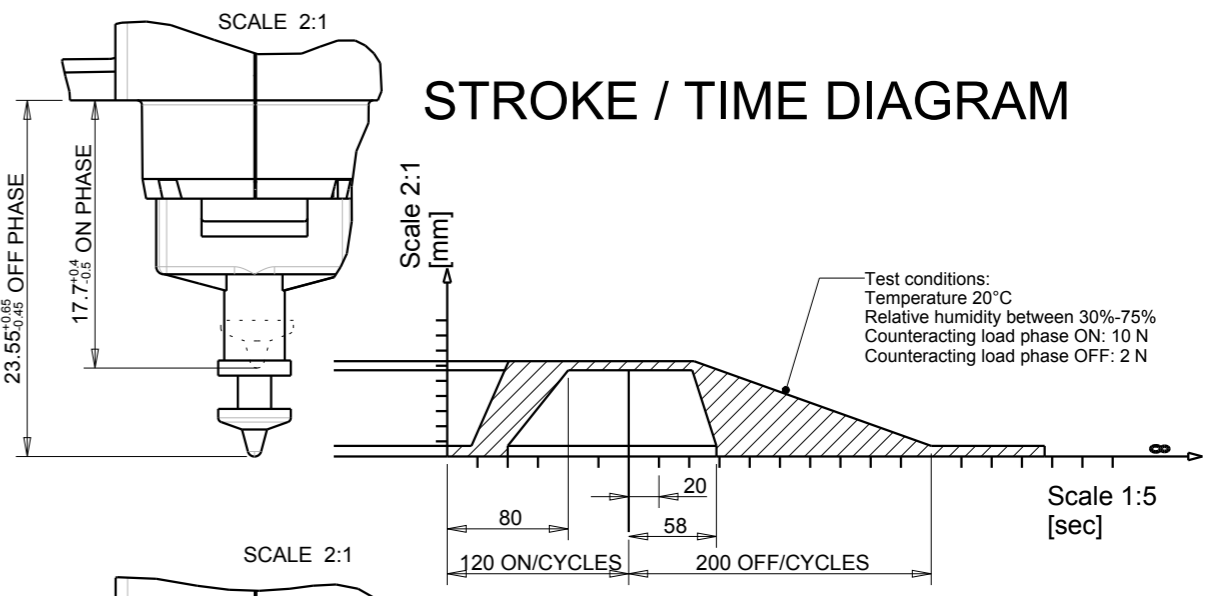

DETAIL A  
SCALE 5:1

MARKING

Electrical and mechanical features		
Pos.	Features	Value
1	Breakdown voltage (< 0.1 s)	400V
2	Absorbed current (peak 110/240V)	0.5A/1.50A
3	Absorbed current (steady state 110/240V)	0.05A/0.03A
4	Do not energize for more than	12 hours
5	Do not stop plunger travel greater than	18.5 mm
6	Max applicable load during phase OFF	2 N

N°	Description	Materiale	QTY	Colour
1	Faston	Bronze	2	Bronze
2	Half housing	PA 6.6+Glass fiber	2	Brown
3	Plunger	PA 6.6+Glass fiber	1	Brown

Note:  
 For technical data refer to the Technical Specification code 82.0332.00  
 The thermoactuator has a grade of protection : IP00 (not protected, ref. IEC 60529).  
 For more details refer to technical specification code 82.0332.00

All above p.n. are approved: File E113133  
 N°500 thermoactuator in each box (390X290X180)

01		Added dimensions: 9.3+0.5-0.15 and 6.3±0.1		26/03/19	SEGALINI	Drawn: SEGALINI Date: 12/03/19
Rev		Modification Description		Date	By	Checked: GAJ Date: 26/03/19
Drawing Size	First angle projection	Material		Scale: 1:1		
A3		Colour		Volume: 8153 [mm <sup>3</sup> ]		
		Description		Weight [g]: 19.5		
ELTEK S.p.A. - Casale Monf. ITALY		Thermoactuator 6 mm, pull type 110/240V		Replace 10.0332.BB.09 Code 10.0332.07.01		