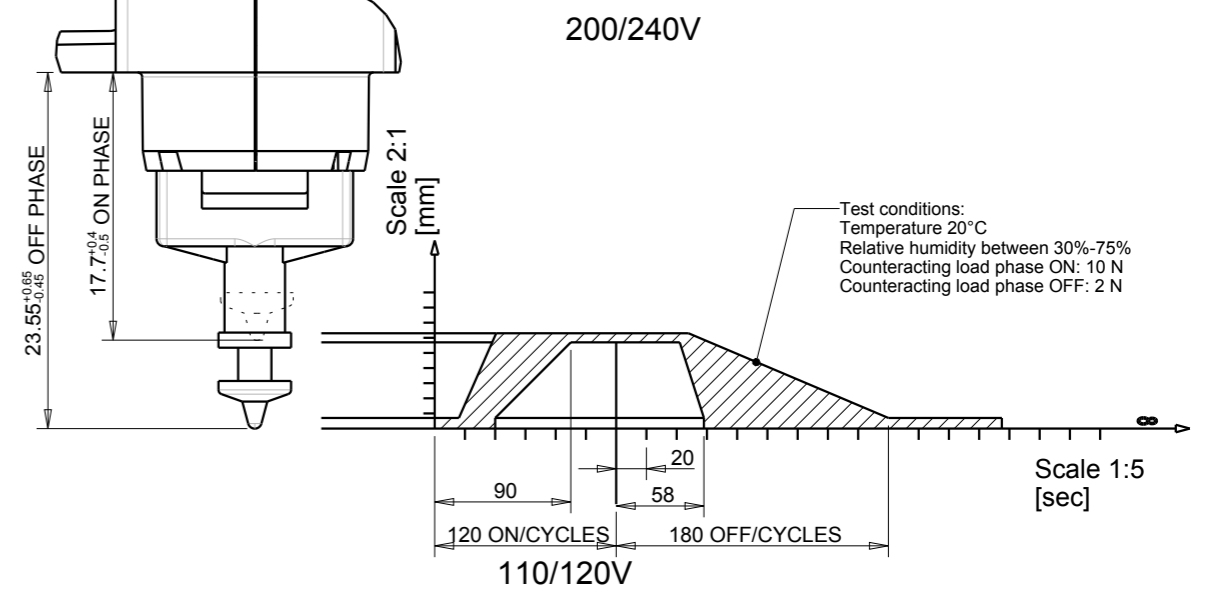

DETAIL A  
SCALE 5:1

MARKING

Electrical and mechanical features		
Pos.	Features	Value
1	Breakdown voltage (< 0.1 s)	400V
2	Absorbed current (peak 110/240V)	0.5A/1.50A
3	Absorbed current (steady state 110/240V)	0.05A/0.03A
4	Do not energize for more than	12 hours
5	Do not stop plunger travel greater than	18.5 mm
6	Max applicable load during phase OFF	2 N

N°	Description	Materiale	QTY	Colour
1	Faston	Bronze	2	Bronze
2	Half housing	PA 6.6+Glass fiber	2	Brown
3	Plunger	PA 6.6+Glass fiber	1	Brown

Note:  
 For technical data refer to the Technical Specification code 82.0332.00  
 The thermoactuator has a grade of protection : IP00 (not protected, ref. IEC 60529).  
 For more details refer to technical specification code 82.0332.00

All above p.n. are approved: File E113133  
 N°500 thermoactuator in each box (390X290X180)

01		Added dimensions: 9.3+0.5-0.15 and 6.3±0.1		26/03/19	SEGALINI	Drawn: SEGALINI Date: 12/03/19
Rev		Modification Description		Date	By	Checked: GAJ Date: 26/03/19
Drawing Size	First angle projection	Material		Scale: 1:1		
A3		Colour		Volume: 8153 [mm <sup>3</sup> ]		
		Description		Weight [g]: 19.5		
ELTEK S.p.A. - Casale Monf. ITALY		Thermoactuator 6 mm, pull type 110/240V		Replace 10.0332.BB.09 Code 10.0332.07.01		