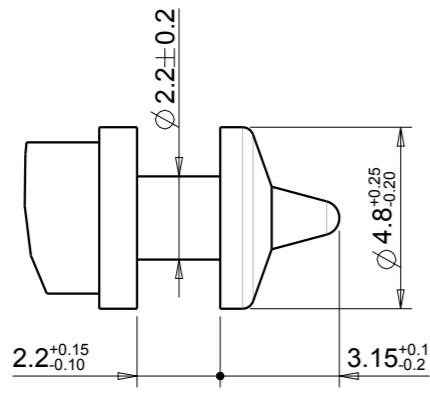

Il fornitore e' tenuto a richiedere le prescrizioni riguardanti la simbologia sulle dimensioni...  
 The supplier is obliged to request the prescription regarding symbols on the dimensions...  
 n. 83.0117.00. The symbol  $\diamond$  refers to modified area/dimensions.

DETAIL A  
SCALE 5:1

MARKING

Electrical and mechanical features		
Pos.	Features	Value
1	Breakdown voltage (< 0.1 s)	400V
2	Absorbed current (peak 110/240V)	0.5A/1.50A
3	Absorbed current (steady state 110/240V)	0.05A/0.03A
4	Do not energize for more than	12 hours
5	Do not stop plunger travel greater than	18.5 mm
6	Max applicable load during phase OFF	2 N

N°	Description	Materiale	QTY	Colour
1	Faston	Bronze	2	Bronze
2	Half housing	PA 6.6+Glass fiber	2	Brown
3	Plunger	PA 6.6+Glass fiber	1	Brown

Note:  
 For technical data refer to the Technical Specification code 82.0332.00  
 The thermoactuator has a grade of protection : IP00 (not protected, ref. IEC 60529).  
 For more details refer to technical specification code 82.0332.00

All above p.n. are approved: File E113133  
 N°500 thermoactuator in each box (390X290X180)

01		Added dimensions: 9.3+0.5-0.15 and 6.3±0.1		26/03/19	SEGALINI	Drawn: SEGALINI Date: 12/03/19
Rev		Modification Description		Date	By	Checked: GAJ Date: 26/03/19
Drawing Size	First angle projection	Material		Scale: 1:1		
A3		Colour		Volume: 8153 [mm <sup>3</sup> ]		
		Description		Weight [g]: 19.5		
ELTEK S.p.A. - Casale Monf. ITALY		Thermoactuator 6 mm, pull type 110/240V		Replace 10.0332.BB.09 Code 10.0332.07.01		