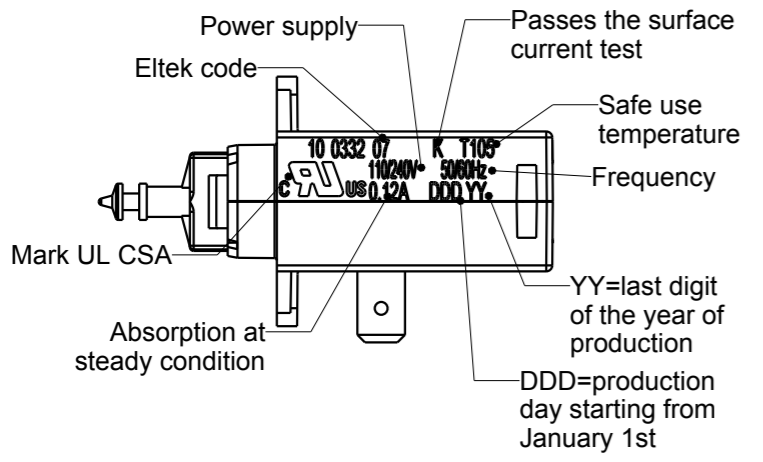

DETAIL A  
SCALE 5:1

MARKING

Electrical and mechanical features		
Pos.	Features	Value
1	Breakdown voltage (< 0.1 s)	400V
2	Absorbed current (peak 110/240V)	0.5A/1.50A
3	Absorbed current (steady state 110/240V)	0.05A/0.03A
4	Do not energize for more than	12 hours
5	Do not stop plunger travel greater than	18.5 mm
6	Max applicable load during phase OFF	2 N

N°	Description	Materiale	QTY	Colour
1	Faston	Bronze	2	Bronze
2	Half housing	PA 6.6+Glass fiber	2	Brown
3	Plunger	PA 6.6+Glass fiber	1	Brown

Note:  
 For technical data refer to the Technical Specification code 82.0332.00  
 The thermoactuator has a grade of protection : IP00 (not protected, ref. IEC 60529).  
 For more details refer to technical specification code 82.0332.00

All above p.n. are approved: File E113133  
 N°500 thermoactuator in each box (390X290X180)

01		Added dimensions: 9.3+0.5-0.15 and 6.3±0.1		26/03/19	SEGALINI	Drawn: SEGALINI Date: 12/03/19
Rev		Modification Description		Date	By	Checked: GAJ Date: 26/03/19
Drawing Size	First angle projection	Material		Scale: 1:1		
A3		Colour		Volume: 8153 [mm <sup>3</sup> ]		
		Description		Weight [g]: 19.5		
ELTEK S.p.A. - Casale Monf. ITALY		Thermoactuator 6 mm, pull type 110/240V		Replace 10.0332.BB.09 Code 10.0332.07.01		