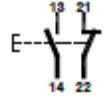

POSITION LIMIT SWITCH **SERIES 7551-7552**

PART NUMBER: **PF26755100**

4 SWITCHES: PRSL0036XX (1no+1nc snap action)

ROD LENGTH: **200,00mm**

ACTUATING TRAVEL:

OVERALL DIMENSIONS (mm)