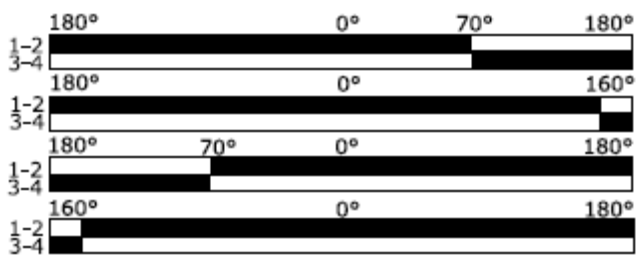

POSITION LIMIT SWITCH **SERIES 7551-7552**

PART NUMBER: **PF26755100**

4 SWITCHES: PRSL0036XX (1no+1nc snap action)

ROD LENGTH: **200,00mm**

ACTUATING TRAVEL:

OVERALL DIMENSIONS (mm)