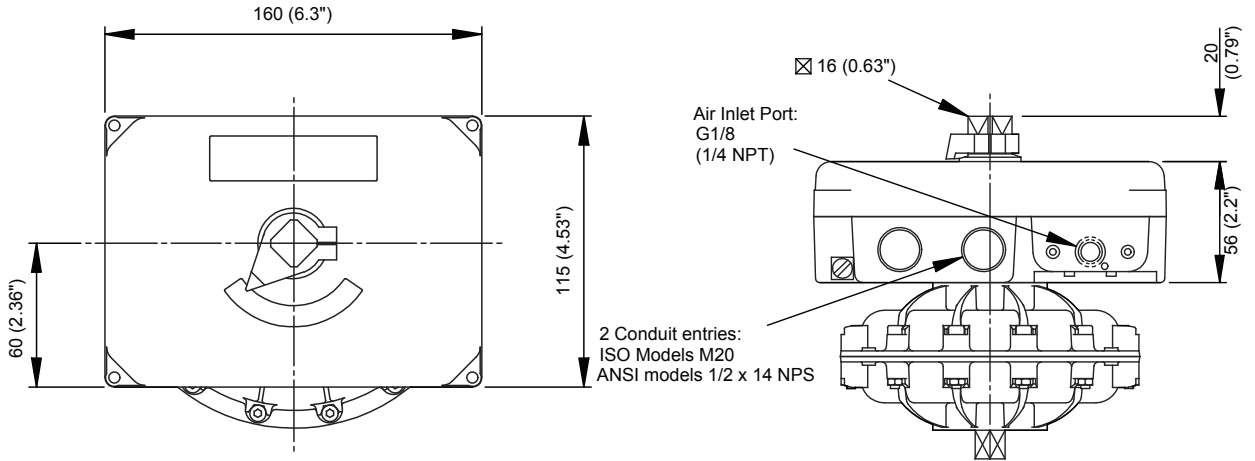

EL Positioner Dimensions

Actuator Model	*Additional Adaptor Dim.	Additional Adaptor Weight
12, 14 & 15	15.5 (0.61")	0.56 kg / 1.21 lbs

EL Positioner shown direct mounted on a Kinetrol 05 actuator

Kinetrol Discrete Version