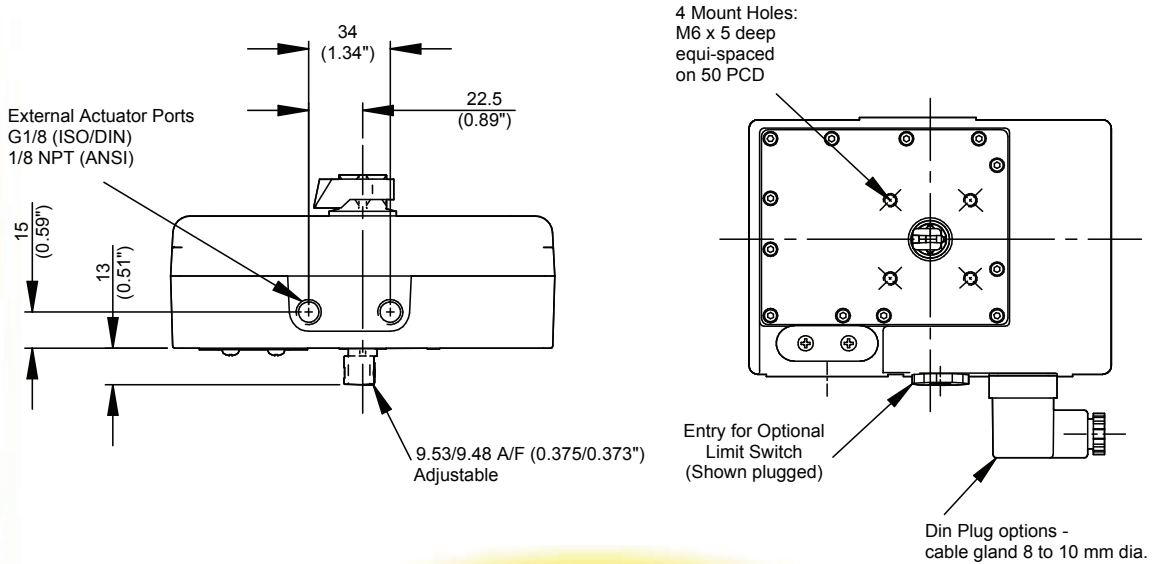

EL Positioner Dimensions

Actuator Model	*Additional Adaptor Dim.	Additional Adaptor Weight
12, 14 & 15	15.5 (0.61")	0.56 kg / 1.21 lbs

EL Positioner shown direct mounted on a Kinetrol 05 actuator

Kinetrol Discrete Version