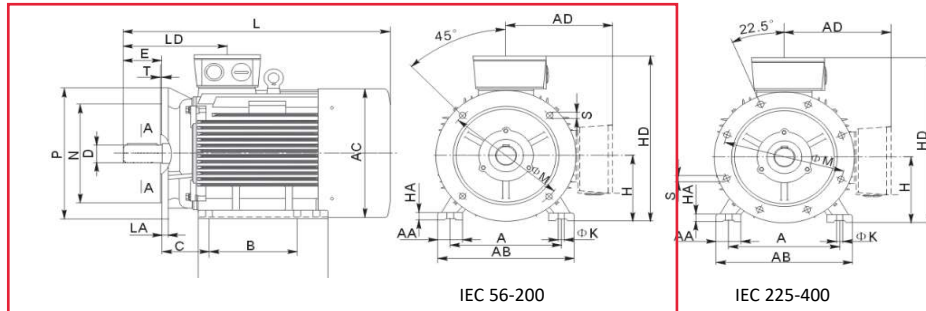

Foot & flange mounted motor 3SIEn 112M-4 B3/B5