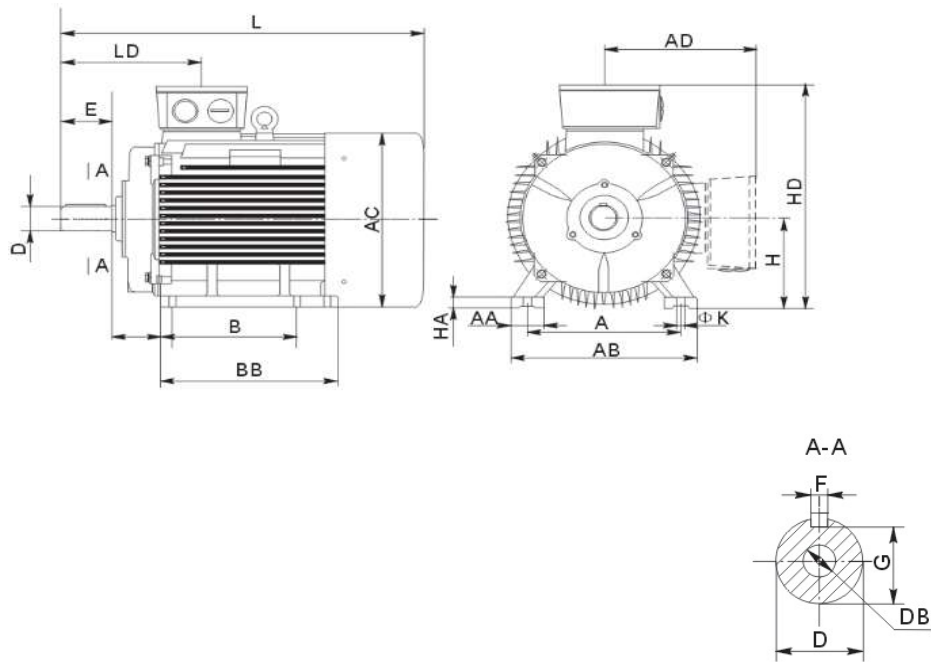

A: 190	HD: 276	E: 60
B: 140	C: 70	D: 28
AB: 230	H: 112	G: 0
AC: 241	K: 12	DB:
AD:	L: 416	F: 8
LD: 0	L (V1): 481	

Bevi Group:

BEVI AB, Sweden
BEVI A/S, Denmark
BEVI Norge A/S, Norway
BEVI Finland OY AB, Finland
BEVI CHINA, China

www.bevi.se
www.bevi.dk
www.bevi.no
www.bevi.fi
www.bevi.cn

sales@bevi.se
bevi@bevi.dk
info@bevi.no
info@bevi.fi
sales@bevi.cn

+46 499 271 00
+45 39 67 36 05
+47 22 07 66 50
+358 9 2709 1210
+86 21 5032 5200