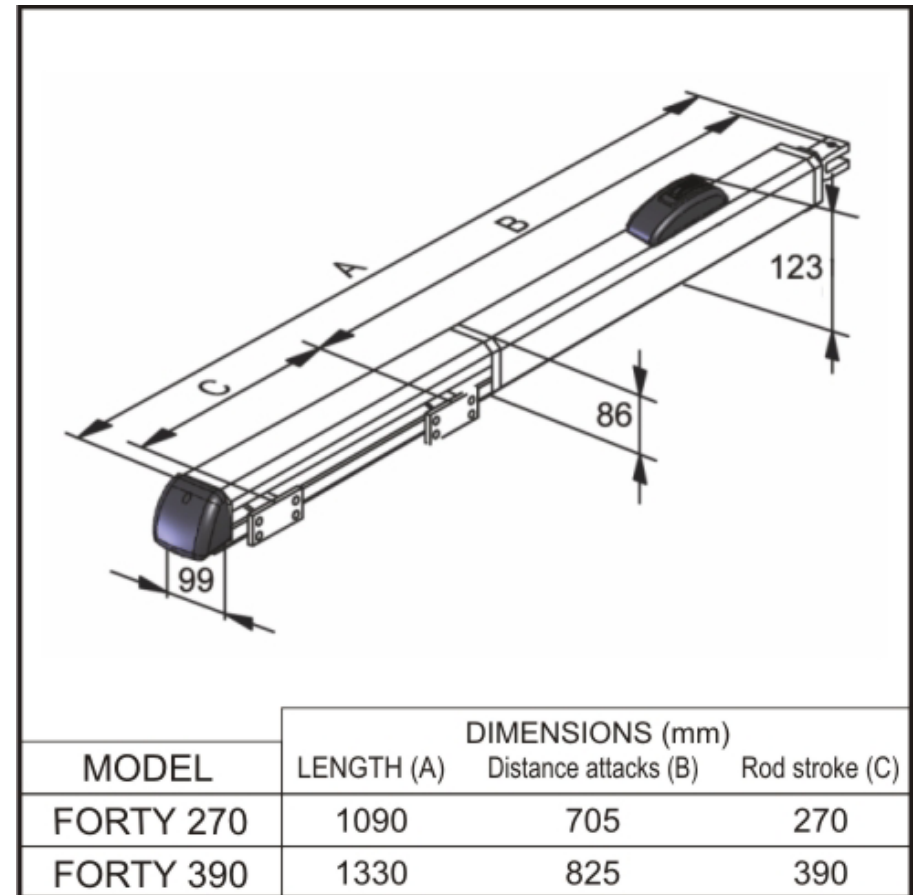

URMET IS IN YOUR LIFE

FORTY 270 - FORTY 390

- Simple and linear design with a compatible aesthetics for all types of gates.
- It equipped with front hitch ball joint uniball threaded 20mm, like the previous range ZT40, which allows to retrieve any tolerances during the fixing;
- The standard hydraulic slowing down system in the closing (non-adjustable) allows a soft approach of the wings, silently and without mechanical stress to the structure;

URMET IS IN YOUR LIFE

TECHNICAL DATA FORTY 270

POWER SUPPLY	230Vac(+6% -10%)- 50Hz
ABSORBED POWER	250 W
ABSORBED CURRENT	1A
ELECTRIC MOTOR (rpm)	1400
ROD STROKE	270 mm
ROD SPEED	1,3 cm./sec.
THRUST FORCE MAX. 45bar	6700 N
PUMP CAPACITY (l/m)	1
OPERATING TEMPERATURE	-25°C +70°C
OVERLOAD CUTOUT	120°C
PROTECTION DEGREE	IP55
CAPACITOR BREAKAWAY	8uF – 400 V

URMET IS IN YOUR LIFE

TECHNICAL DATA FORTY 390

POWER SUPPLY	230Vac(+6% -10%)- 50Hz
ABSORBED POWER	350 W
ABSORBED CURRENT	1,9 A
ELECTRIC MOTOR (RPM)	1400
ROD STROKE	390 mm
ROD SPEED	1,3 cm./sec.
THRUST FORCE MAX. 45bar	7800 N
PUMP CAPACITY (l/m)	1
OPERATING TEMPERATURE	-25°C +70°C
OVERLOAD CUTOUT	120°C
PROTECTION DEGREE	IP55
CAPACITOR BREAKAWAY	10uF – 400 V