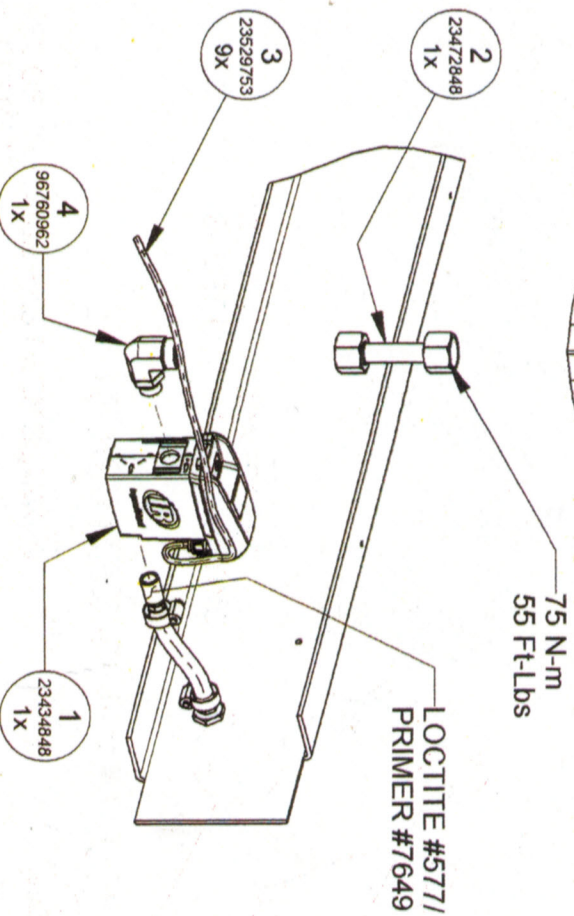

CONDENSATE (NLD)

REF 23473358 E

Item	Part No.	Description	Qty.
1	23434848	VALVE, NO-LOSS DRAIN B.I. BEKOMAT ENL 5 VARIO - BSPP	1
2	23472848	TUBE, 0.75 SS CODENSATE MOIST SEP TO VALVE	1
3	23529753	CABLE, 20-3 CONDUCTOR 600 VOLT	9
4	96760962	ELBOW, 90 - 50-14 BSPP, SS SIZE 12 ORFS, 18, 20MM TUBE END	1

REFER TO "CONTROLS"
SHEET FOR CABLE ROUTING

ONE CHANNEL OF THE BASE HAS BEEN BLANKED
FOR BETTER CLARITY