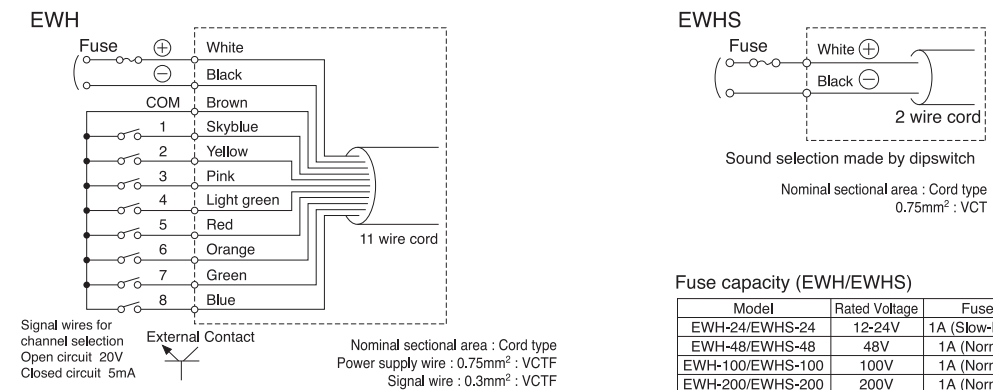

* By special order

Dimensions

How to Order

EWH-24A-J

Model	Body Color
EWH: 8 channels/bit input 32 channels/binary input EWHS: 1 channel	J: Ivory Y: Yellow R: Red
Rated Voltage	Sound type
24: 12/24V AC/DC 48: 48V DC 100: 100V AC 200: 200V AC	A: Type A C: Type C D: Type D E: Type E

Test switch (for EWH series only)

Test switch is stored under cover. Switch can be used to check the operation or adjust sound volume.

Wiring Diagram

Channel priority (for EWH series)

8 (Blue) > 7 (Green) > 6 (Orange) > 5 (Red) > 4 (Lightgreen) > 3 (Pink) > 2 (Yellow) > 1 (Skyblue)