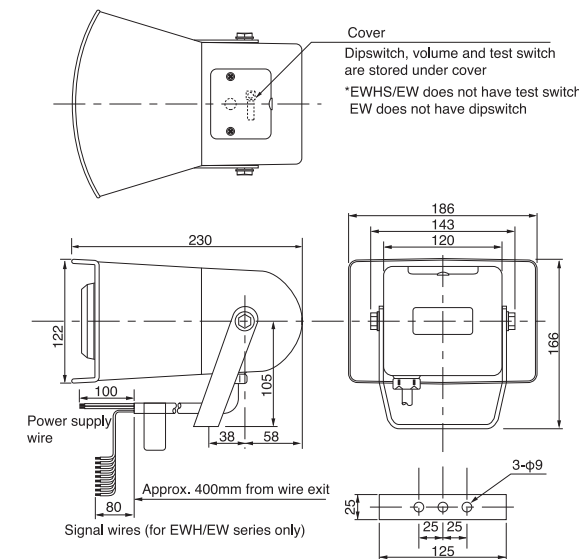

* By special order

Dimensions

How to Order

EWH-24A-J

Model	Body Color
EWH: 8 channels/bit input 32 channels/binary input EWHS: 1 channel	J: Ivory Y: Yellow R: Red
Rated Voltage	Sound type
24: 12/24V AC/DC 48: 48V DC 100: 100V AC 200: 200V AC	A: Type A C: Type C D: Type D E: Type E